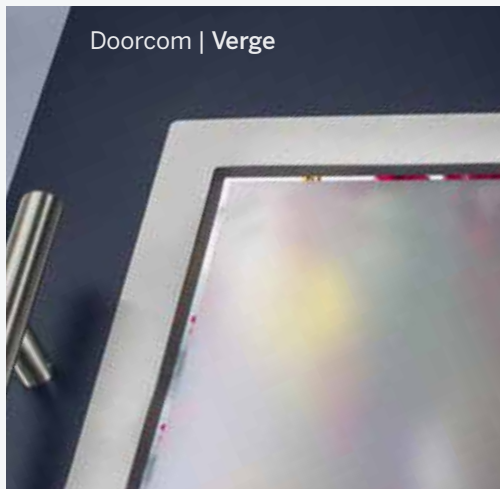

Inox Glazing Collection

Bold and intimate designs allow just enough light to seep in without compromising privacy.