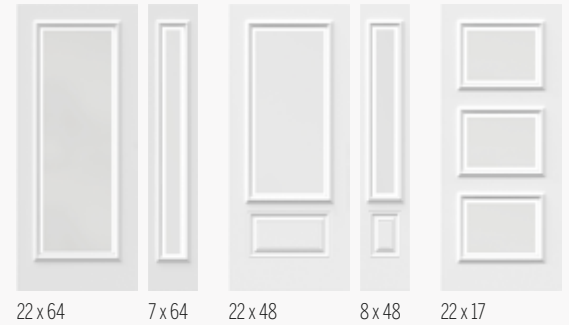

Contemporary Sandblast

Simple, but elegant

Sandblasted glass, also known as etched glass, is a way that you can enhance the look of your residence. When done correctly, sandblasted glass designs will make friends and family members admire your taste and creativity.

While the process may be one of the oldest forms of adding décor to a piece of glass, it can also be used to create some truly modern and contemporary designs.

Doorcom | **Verge** >

10mm clear border combined with sandblasted centre glass allows just the perfect amount of light in.